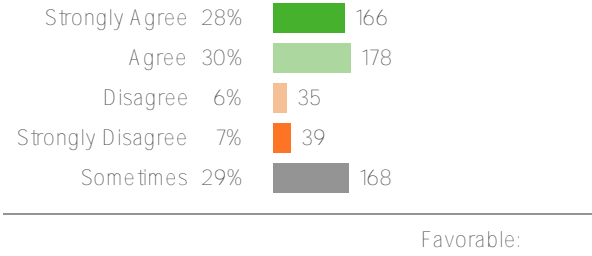

Favorable:

596 responses

District average:

Washington Elemee

596 responses

District average:

Washington Elementary School  
District

596 responses