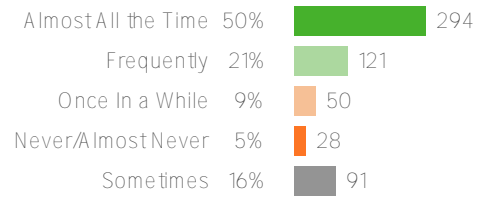

District average: Washington Elementary School District

Favorable:

596 responses

District average:

Washington Elementary School  
District

Favorable:

Favorable:

Favorable: