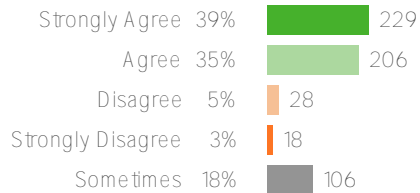

# Mountain View

2023-2024 Student Survey  
Fall 2023

---

596 responses

District average:

Washington Elementary School District

Favorable:

Favorable: