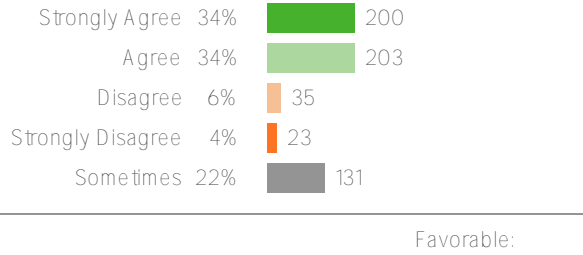

Favorable:

596 responses

District average:

Washington Elemee

596 responses

District average:

Washington Elementary School  
District

596 responses