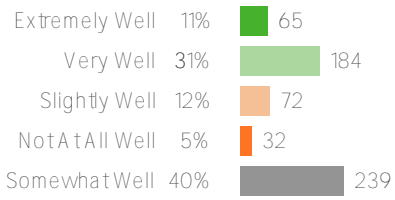

District average:

Washington Elementary School  
District

---

Almost All the Time	14%		84
Frequently	22%		130
Once In a While	17%		100
Never/Almost Never	14%		83
Sometimes	33%		

---

Favorable:

596 responses

District average:

Washington Elementary School  
District

Favorable:

Favorable:

Favorable:

Favorable:

Favorable:

596 responses