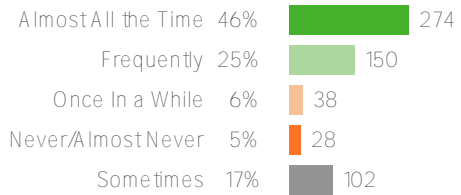

District average: Washington Elementary School District

Favorable:

596 responses

District average:

Washington Elementary School  
District

Favorable:

Favorable:

Favorable: