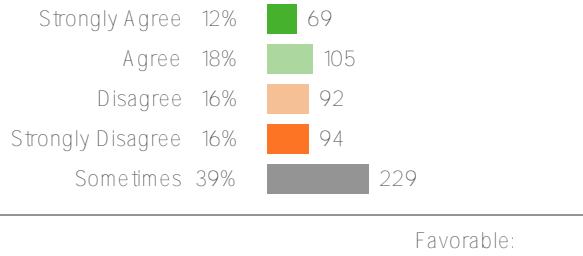

Favorable:

596 responses

District average:

Washington Elemee

596 responses

District average:

Washington Elementary School  
District

596 responses