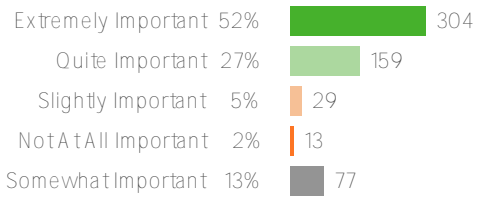

# Mountain View

2023-2024 Student Survey  
Fall 2023

---

596 responses

District average:

Washington Elementary School District

Favorable:

Favorable: